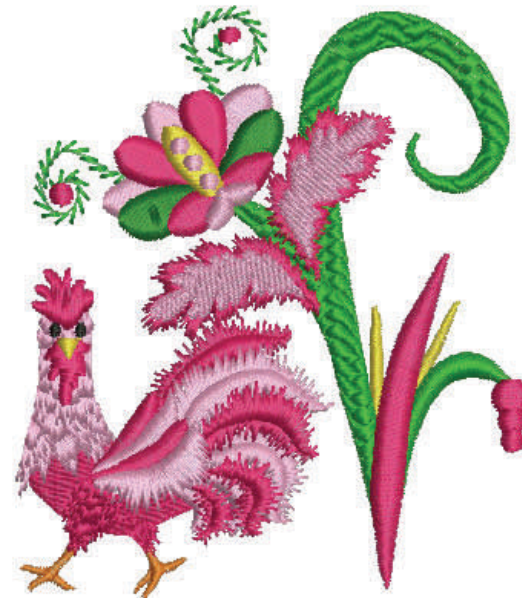

There are 40 designs in this set. With 6 being for the 5x7 size hoop.

All software contents and components are owned and remain the sole property of the designer. You may not share, copy, duplicate, sell, lease, rent, transfer by any means, either in whole or in part any of the contents of this product. Embroidery designs may be stitched on items for personal use, gifts or items for resale by the original purchaser only. All media containing digital or printed information, all documentation and all graphics are solely owned and copyrighted by the designer.

Holly Pike © 2008
Nita O'Keefe © 2008

Copyright & License Agreement -2008

Serenade at Dawn

Signature Design Collection by
Nita O'Keefe

Formats include ART, DST, HUS, JEF, PCS, PES, SEW, VIP, XXX.
40 Machine Embroidery Designs– Exclusive Artwork by Lenox Unique
Clipart-
Price \$99.95